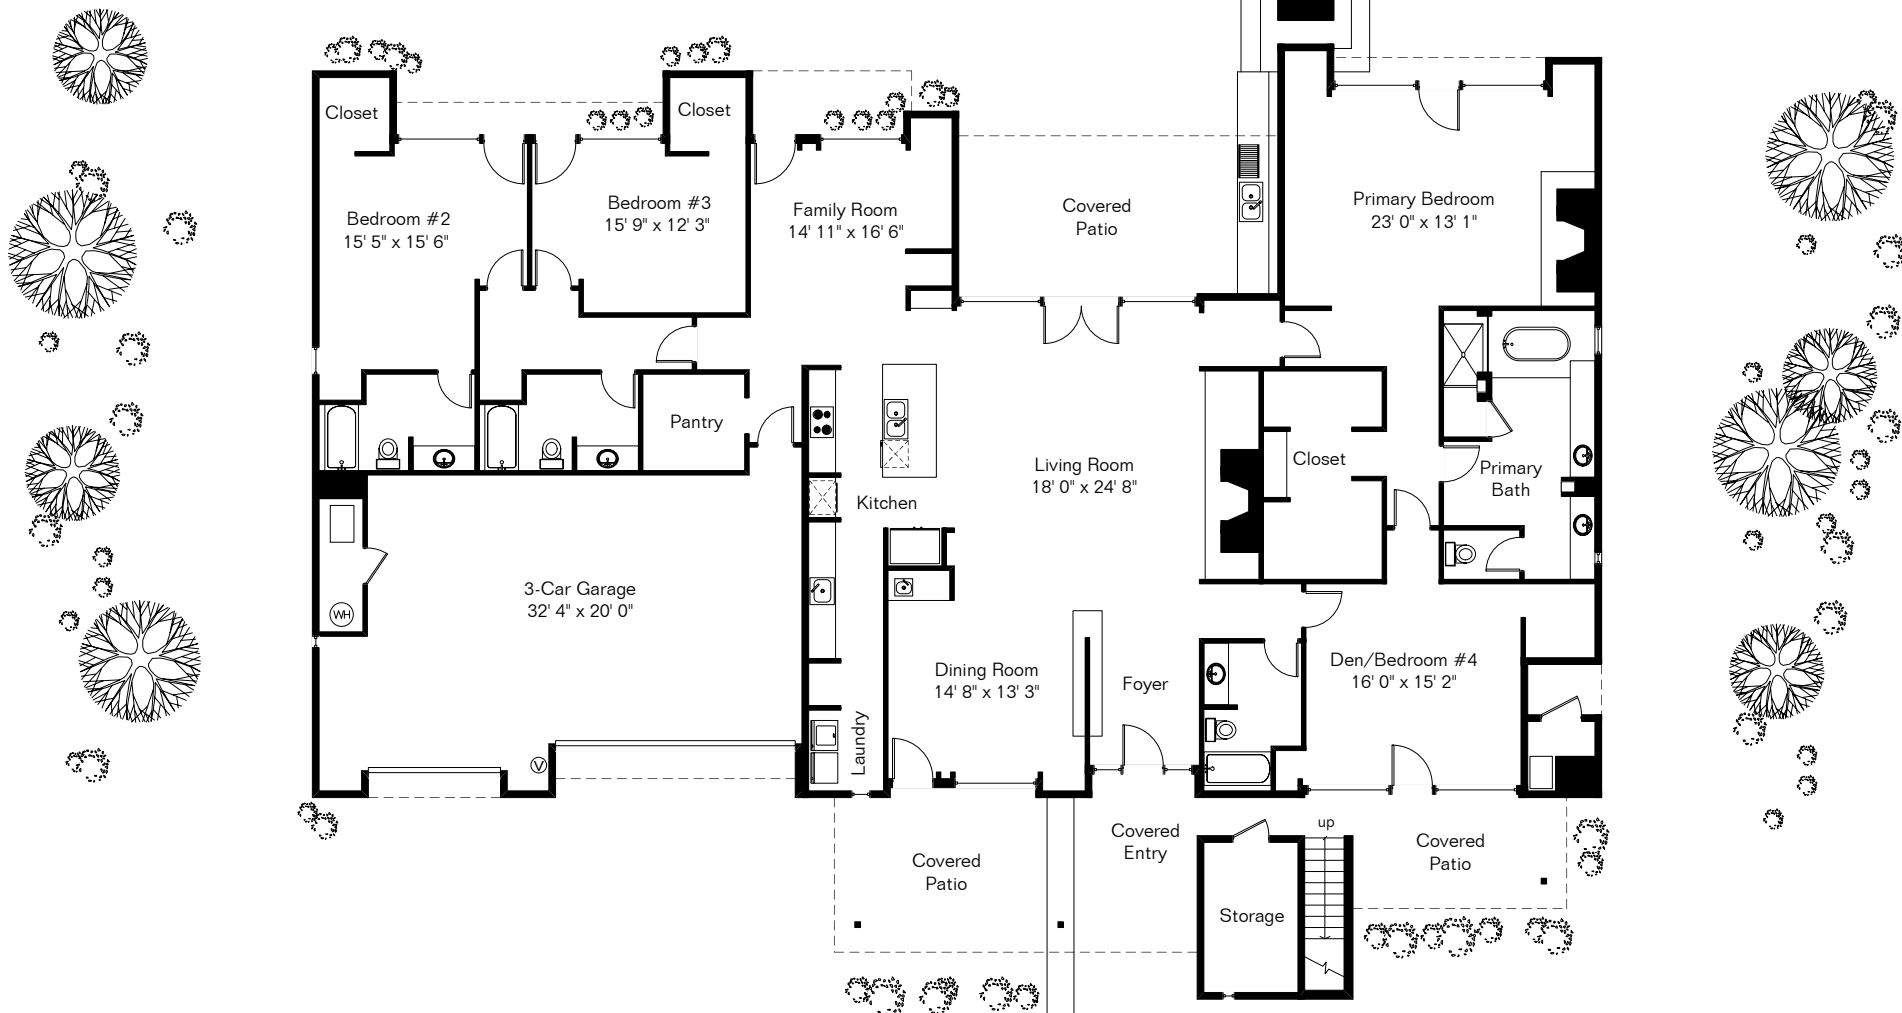

The square footages and room size information are deemed to be reliable but are not guaranteed and should be independently verified. This drawing is for marketing purposes only.

Pool & Spa Area

Living Area 3,677 Sq Ft  
Garage 796 Sq Ft

# 1495 E Canyon Spring Ct

Site Visit June 2006

0 ft. 6 ft. 10 ft. 20 ft.

Copyright 2024 Floor Plans First! LLC  
All Rights Reserved.

Floor Plans First! LLC  
See the Floor Plan First™

FloorPlansFirst.com™  
(520) 881-1500